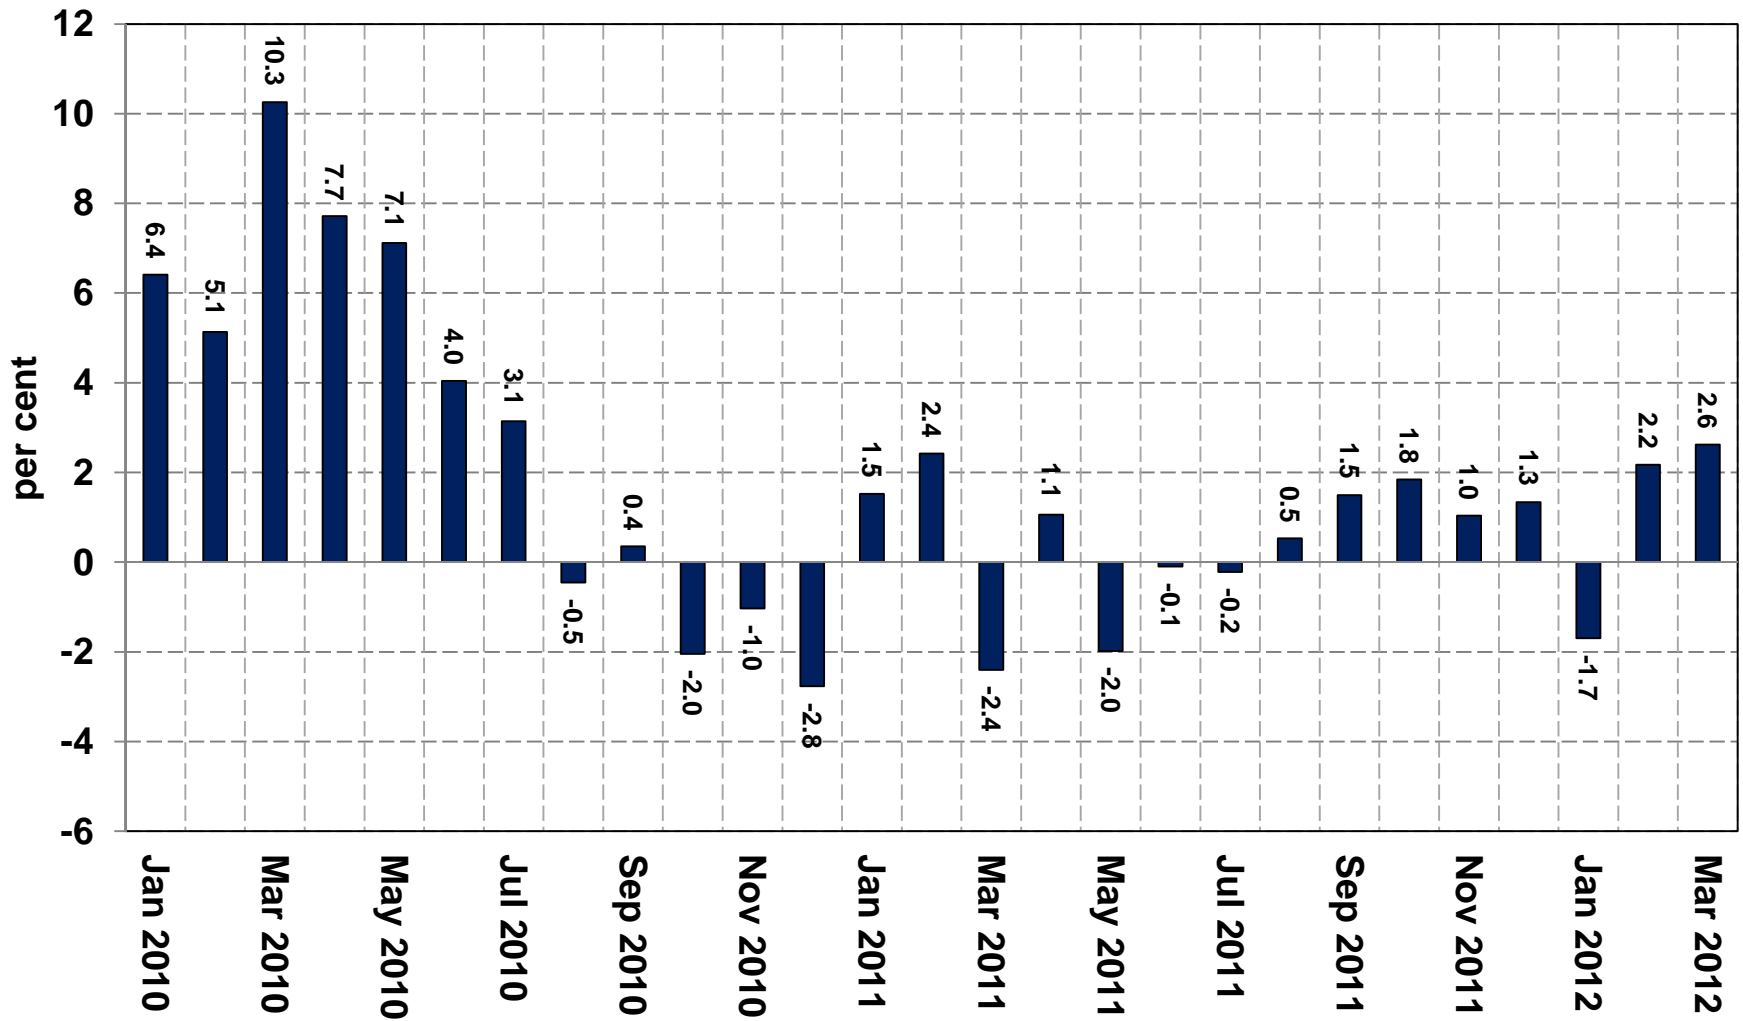

Provincial residential average price*

Year-over-year percentage change

*actual (not seasonally adjusted)